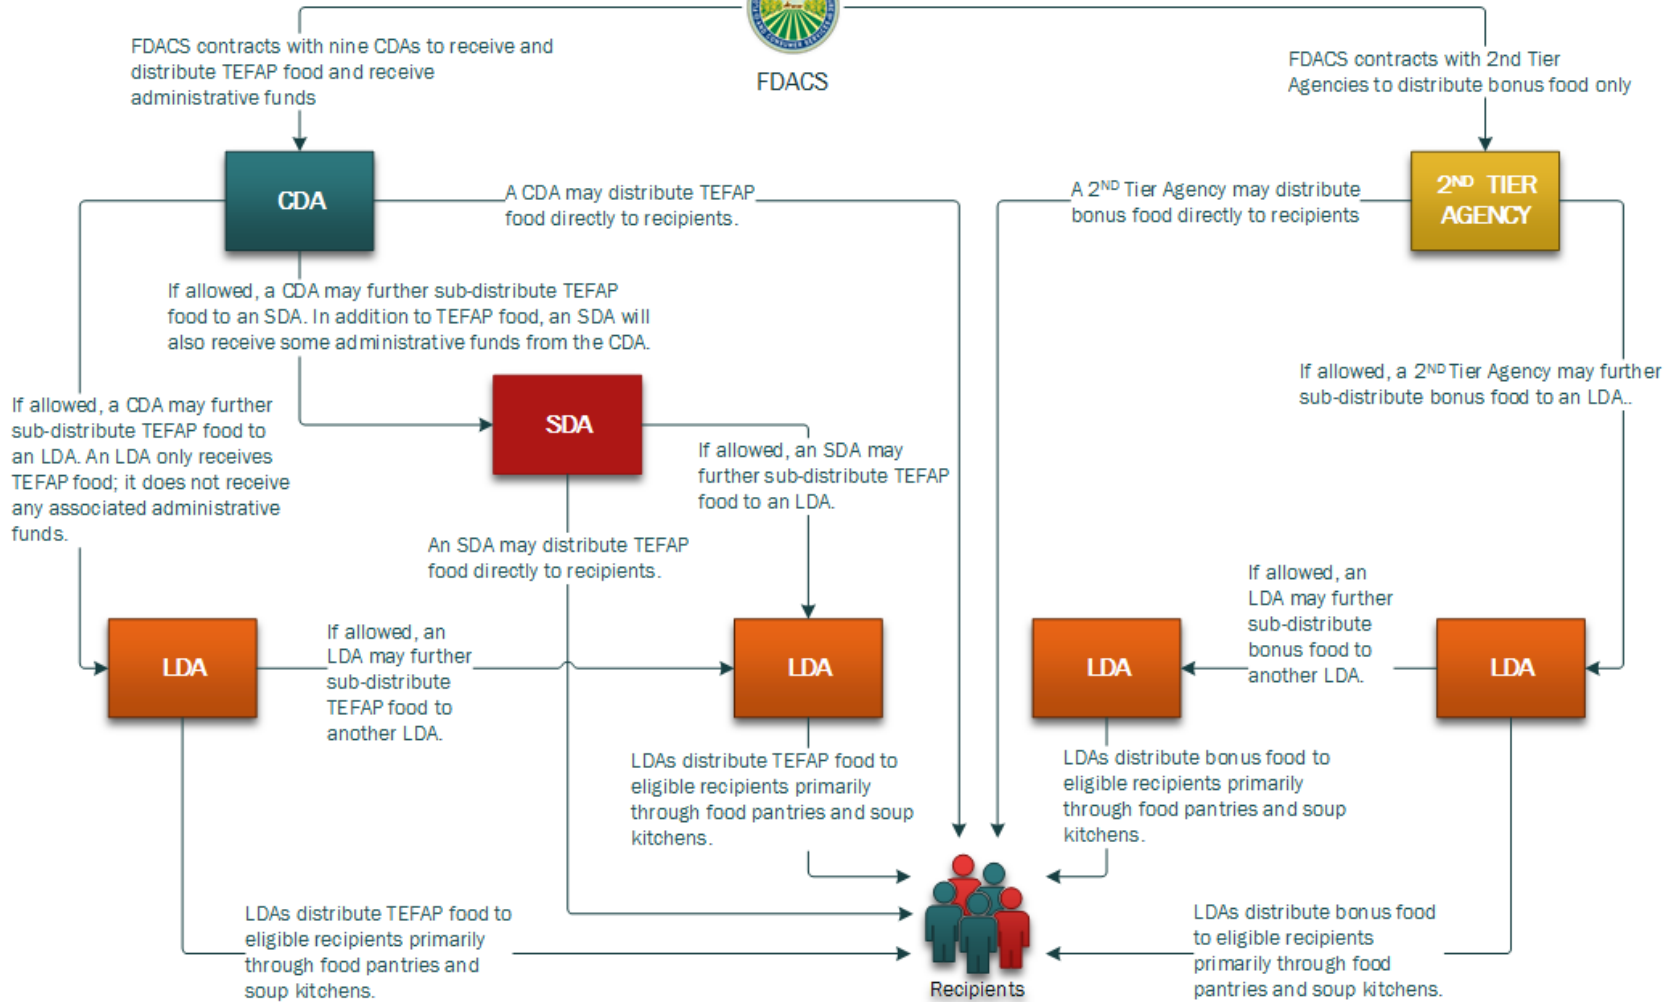

The USDA contracts with FDACS to administer TEFAP

The above chart lays out how FDACS works with Food Banks to implement The Emergency Food Assistance Program (TEFAP). This is a bit different from how Florida Food Banks operate on a daily basis, but similar enough for our purposes. FDACS works with 9 Certified Distribution Agencies (CDAs) to distribute USDA foods. They include Feeding the Gulf Coast, Second Harvest of the Big Bend, Feeding America Tampa Bay, Harry Chapin Food Bank, Farm Share, Inc. (Miami-Dade and Monroe Counties), Feeding South Florida, Treasure Coast Food Bank, Second Harvest of Central Florida, and Farm Share, NE (Northeast corner of Florida). This is of course not a comprehensive list as it only includes agencies contracted with FDACS, but it does include many of Florida's largest food banks.

These food banks receive USDA food, as well as other donations from non-government entities, that are then distributed to the public or provide to Sub-Distribution Agencies (SDA) and/or Local Distribution Agencies (LDAs) for distribution to recipients. Each of the 9 food banks listed above have lists of their SDAs and LDAs on their websites. I have included links below for you reference.

Additionally, as per [Florida Statute 595.420](#), FDACS publishes a Food Recovery Brochure annually which includes any feeding agency (regardless of whether they are under contract) interested in becoming involved in food recovery programs. Please see the 2017 brochure [here](#).